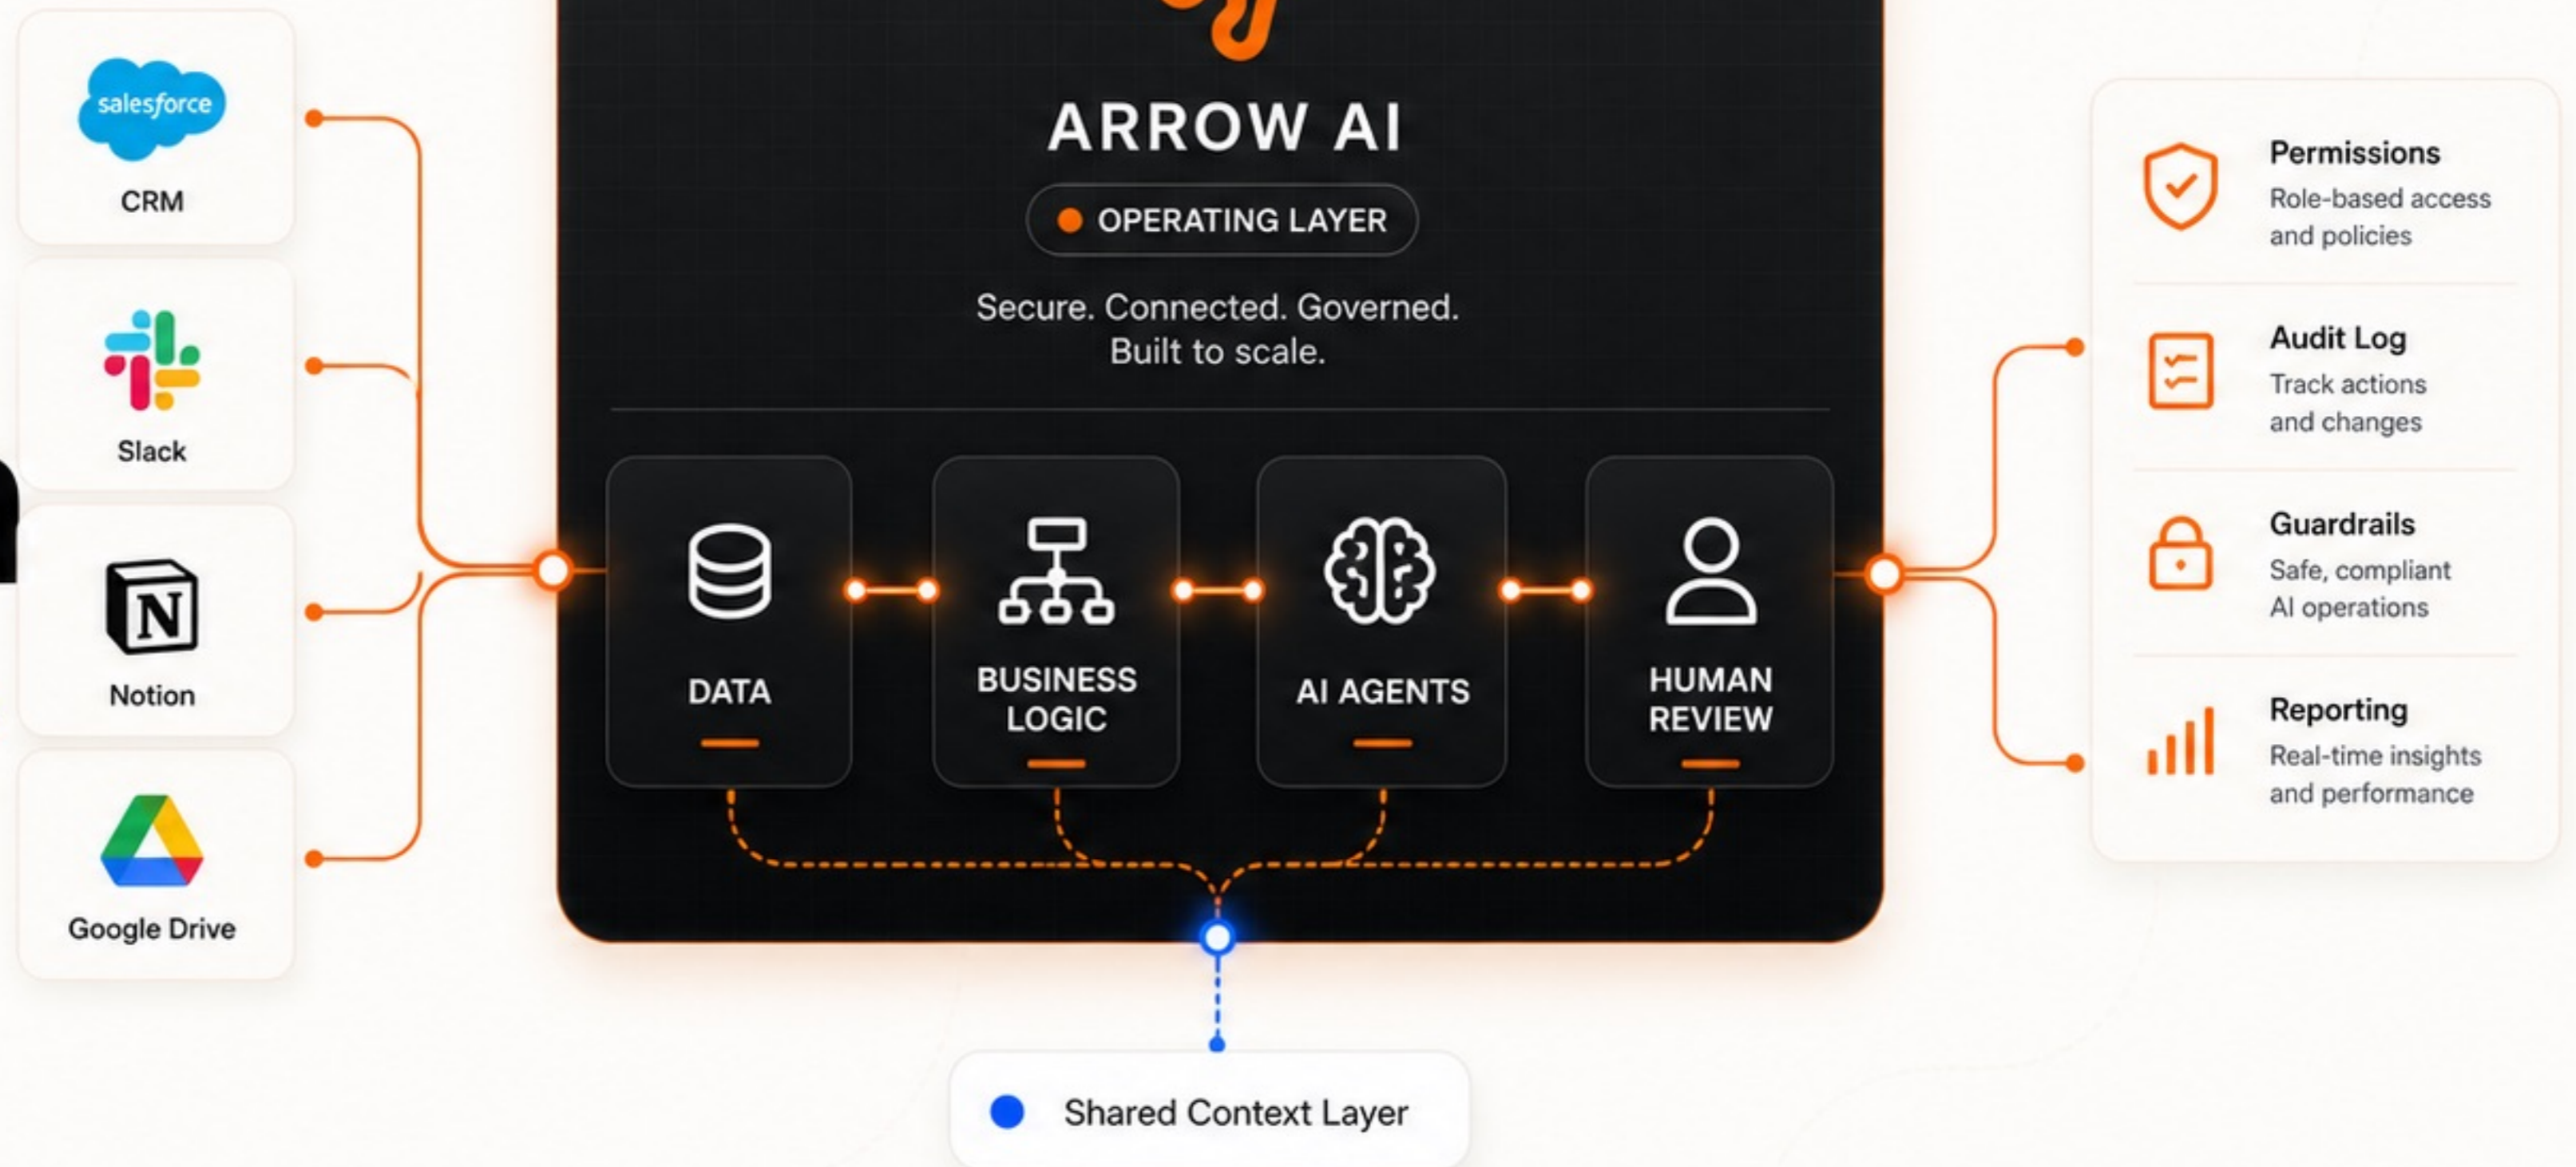

Arrow AI

Custom AI Systems

AI built around how
your business works.

Arrow AI

The Problem

AI tools do not create operations.

Connected systems do.

The System

Data. Logic. Agents. **Review.**

Operational ROI

Less manual work. **More execution.**

 Time Saved

 Tasks Completed

 Response Speed

 Quality Control

Arrow AI

Build the system.

Let **AI** do the work.